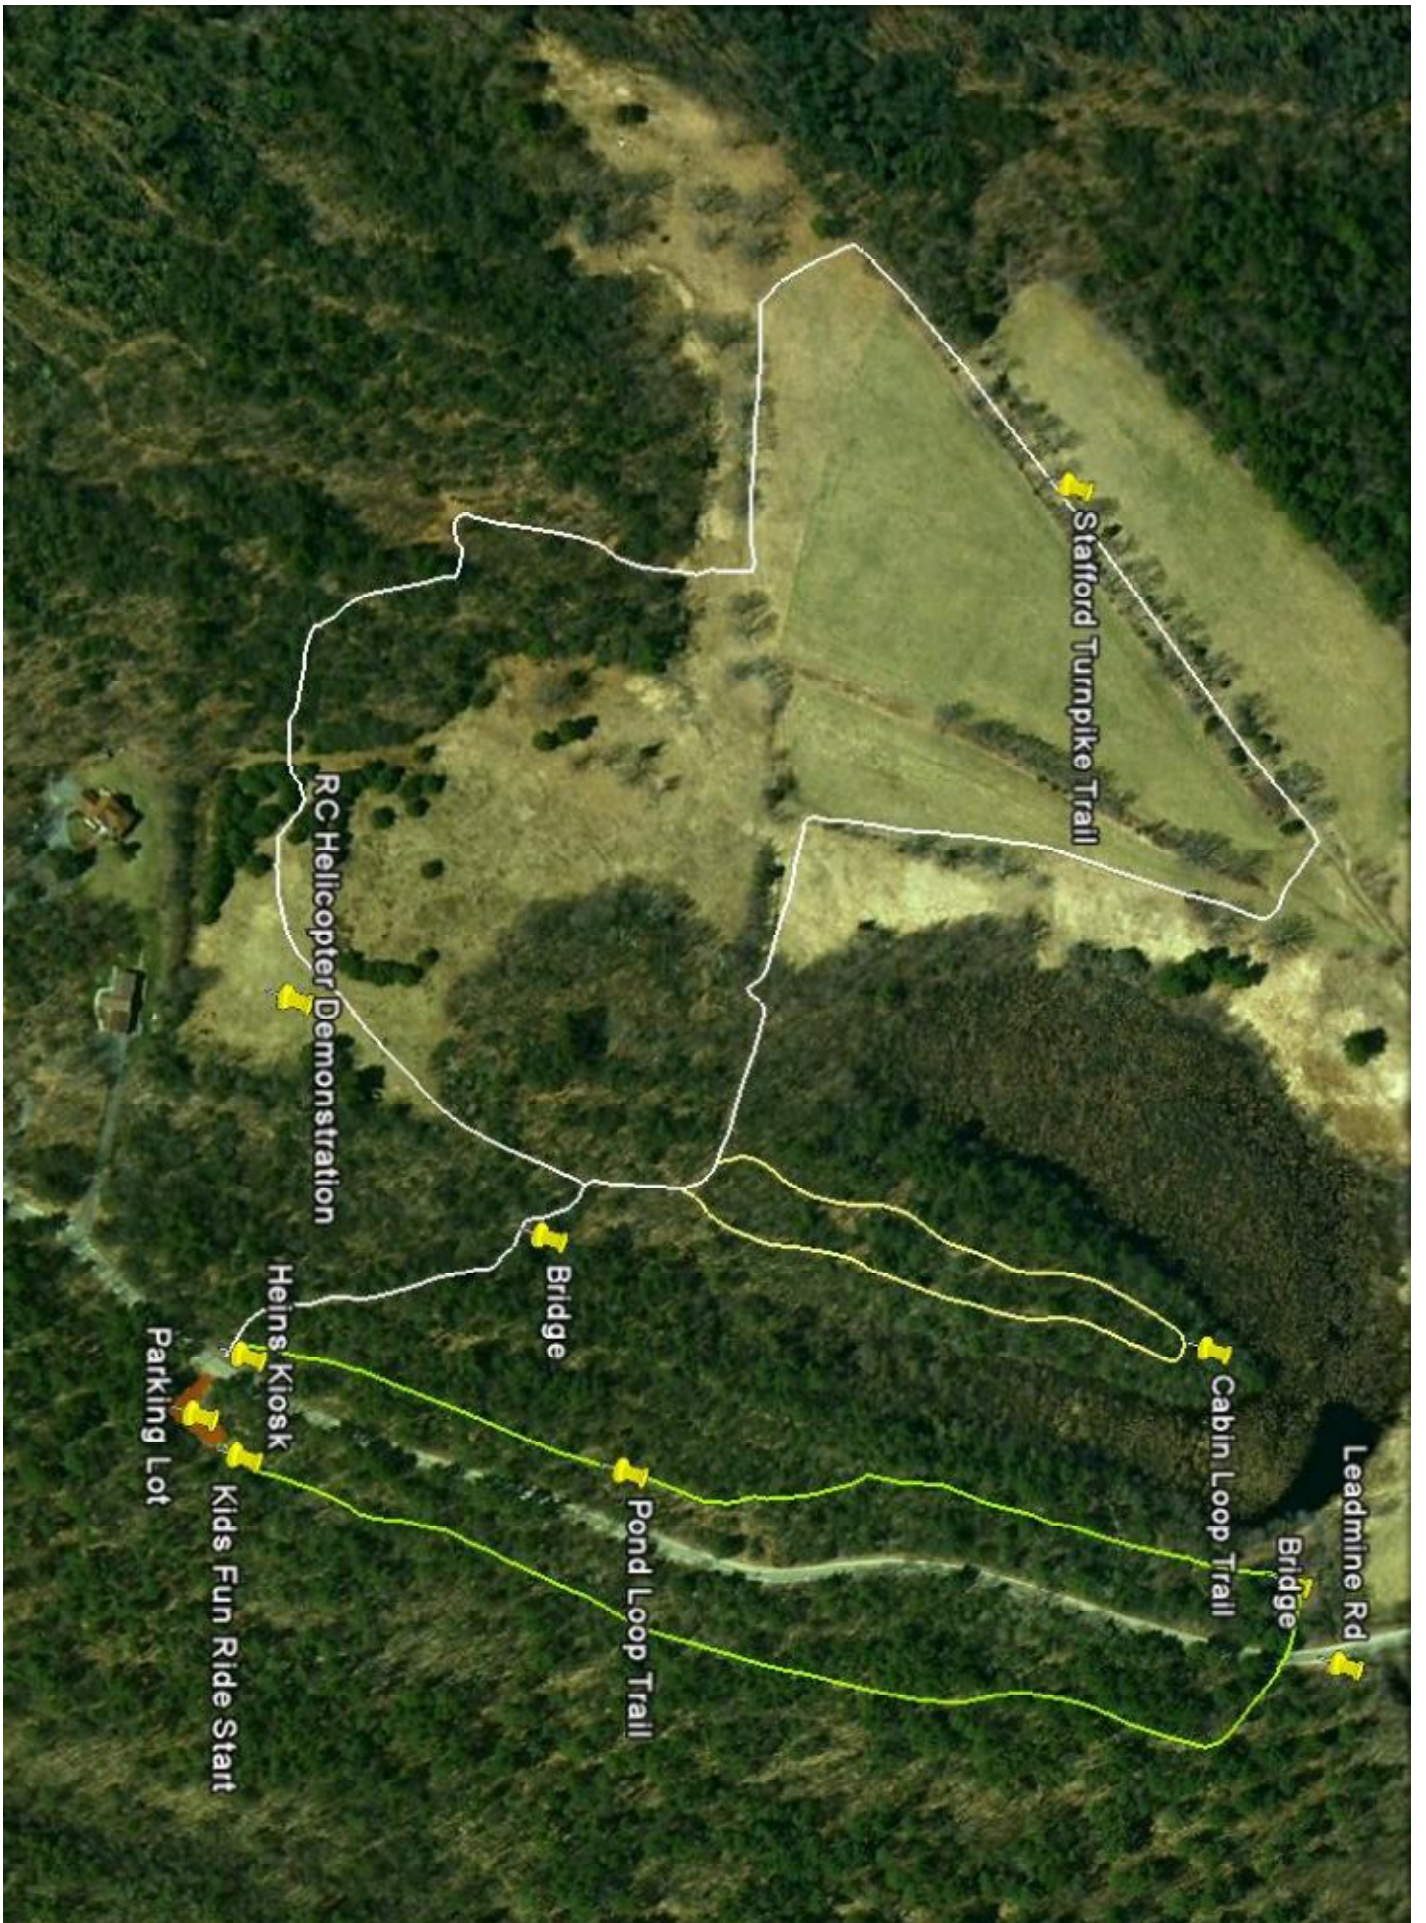

# HEINS FARM TRAILS DEDICATION

Event Schedule (12:00-3:00)

- 12:00** Event Opens
- 12:15** Ribbon Cutting Ceremony - Heins Kiosk
- 12:30** Historical Walk on the Stafford Turnpike Trail - Departs from the Heins Kiosk - Hosted by Joe Ouellette Sturbridge Historical Society
- 12:45** Kids Bicycle Fun Ride - Departs North End of Parking Lot, Finish at Heins Kiosk
- 1:30** Bird Walk - Hosted by The Wild Bird Crossing - Departs from the Heins Kiosk
- 1:45** RC Helicopter Demonstration - Located in the Hay Meadow - Hosted by Hog Heaven Hobbies
- 2:30** Forestry Management Walk - Departs from the Heins Kiosk - Hosted by Joe Kowalski
- 2:50** Kids Bicycle Raffle - Heins Kiosk - Hosted by Southbridge Bicycles and the Grand Trunk Trail Blazers
- 3:15** Last Bus
- Continuous** - Geocaching - Heins Kiosk - Hosted by Ellen St Clair
- Continuous** - Orienteering - Heins Kiosk - Hosted by Boy Scout Troop 161

Stafford Turnpike Trail

RC Helicopter Demonstration

Bridge

Cabin Loop Trail

Leadmine Rd

Pond Loop Trail

Heins Kiosk

Kids Fun Ride Start

Parking Lot

Bridge